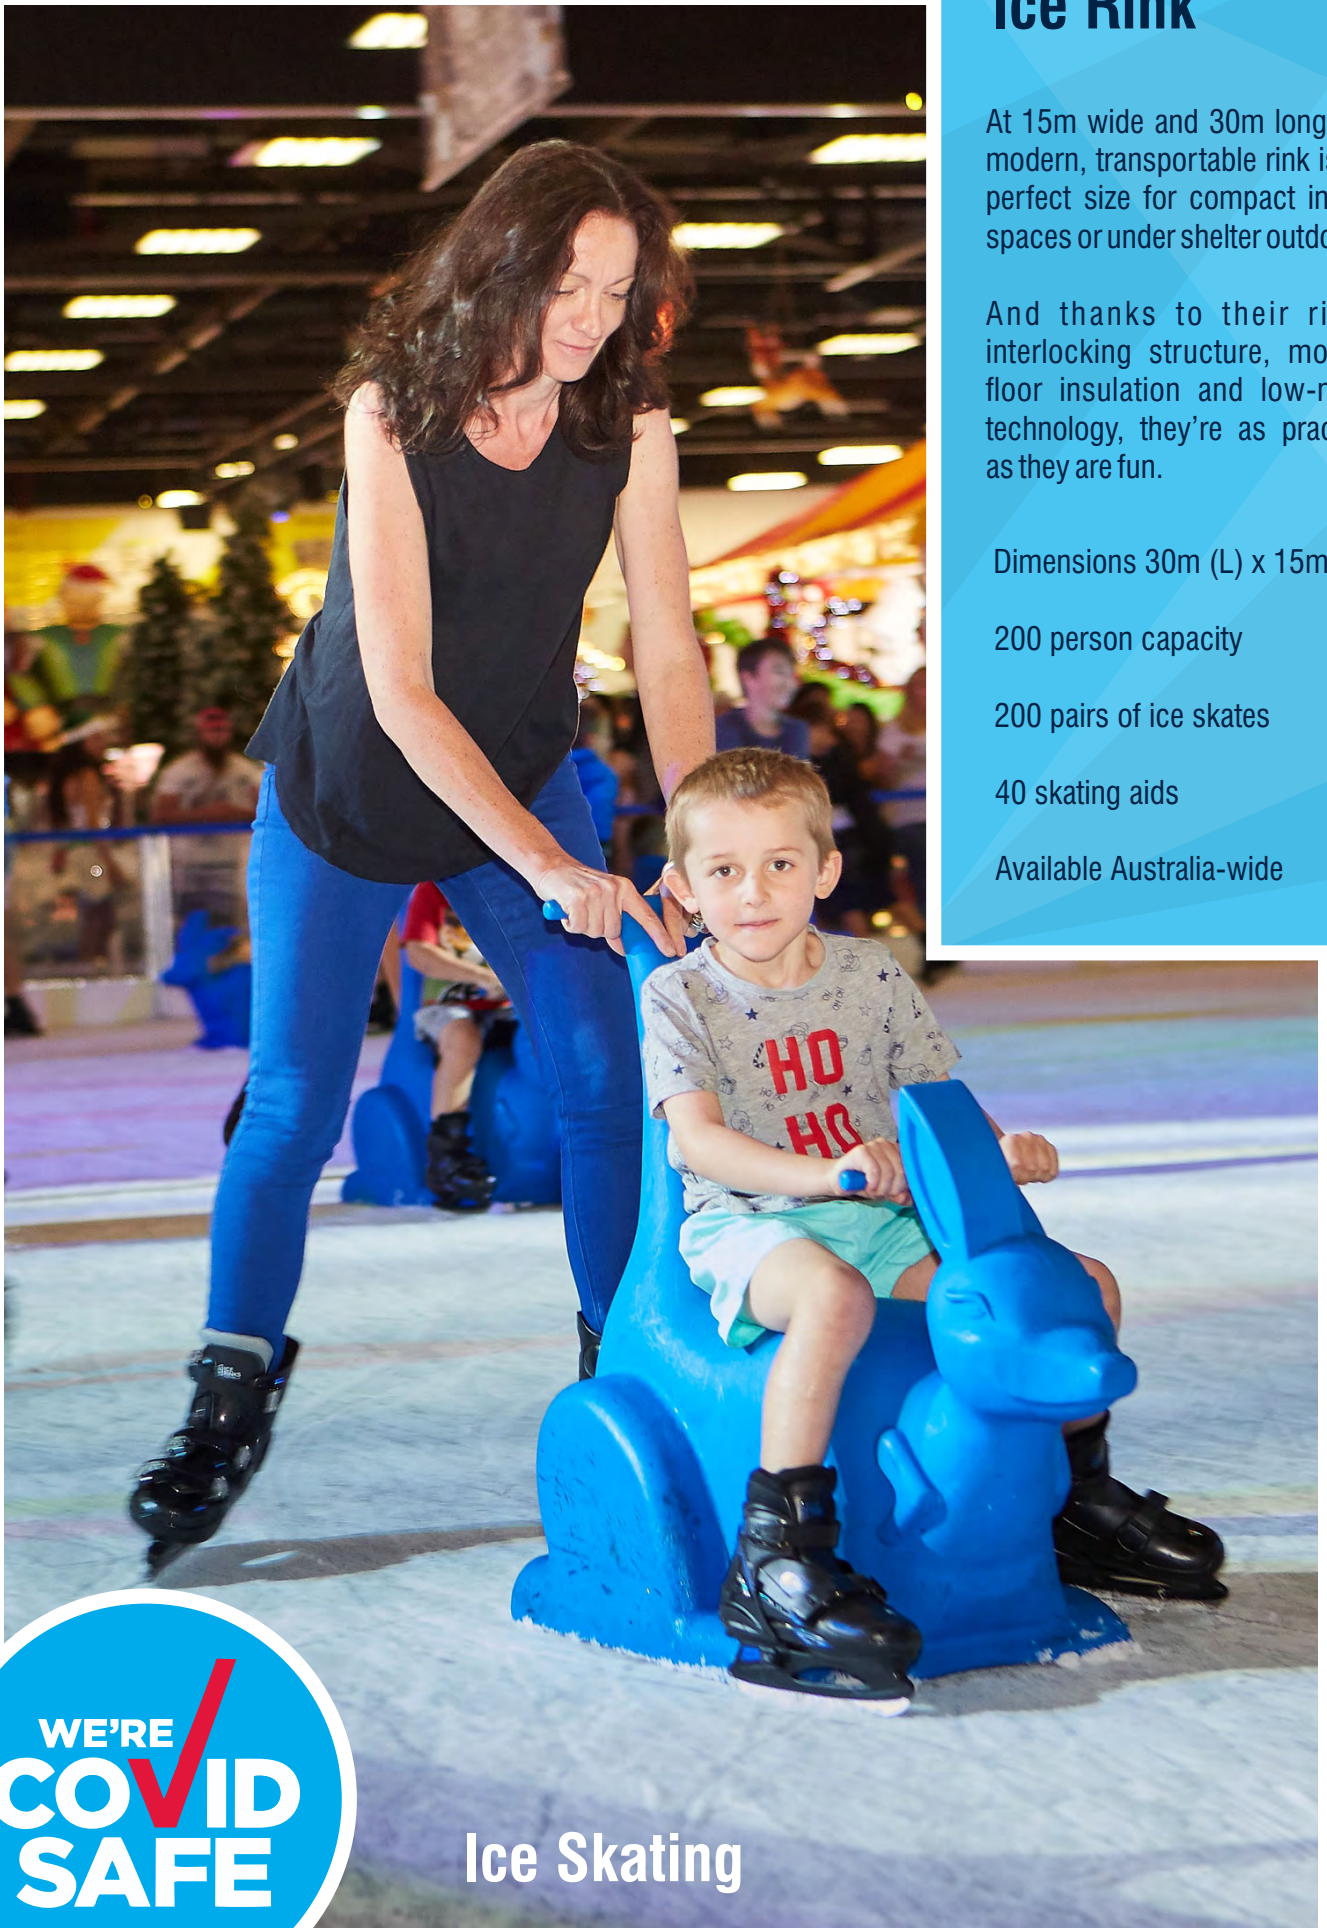

A Spectacular Winter Wonderland with snow queen set, light up baubles, ride on reindeers giant ice tree,

CONTENTS

ICE RINK 4

ICE SLIDE 5

BALL CRAWL 6

ADDITIONS 6

IMAGES 7

QUOTE 14

CONTACT 16

Ice Skating

Ice Rink

At 15m wide and 30m long, our modern, transportable rink is the perfect size for compact indoor spaces or under shelter outdoors.

And thanks to their rigid, interlocking structure, modern floor insulation and low-noise technology, they're as practical as they are fun.

Dimensions 30m (L) x 15m (W)

200 person capacity

200 pairs of ice skates

40 skating aids

Available Australia-wide

Ice Skating

Ice Slide

Add even more fun to your winter event with a giant ice toboggan slide. Children and adults alike, love the exhilaration of launching themselves down the slide at full speed in the inflatable 'toboggan boats', which are perfect for a solo ride but also big enough for a parent and small child to ride together.

Absolute safety is, of course, our primary concern, and the boats are specially designed to protect occupants on all sides. For additional peace-of-mind, we also provide small children with safety helmets for extra protection. At 5m wide and 30m in length, it aligns perfectly to the length of our ice rink.