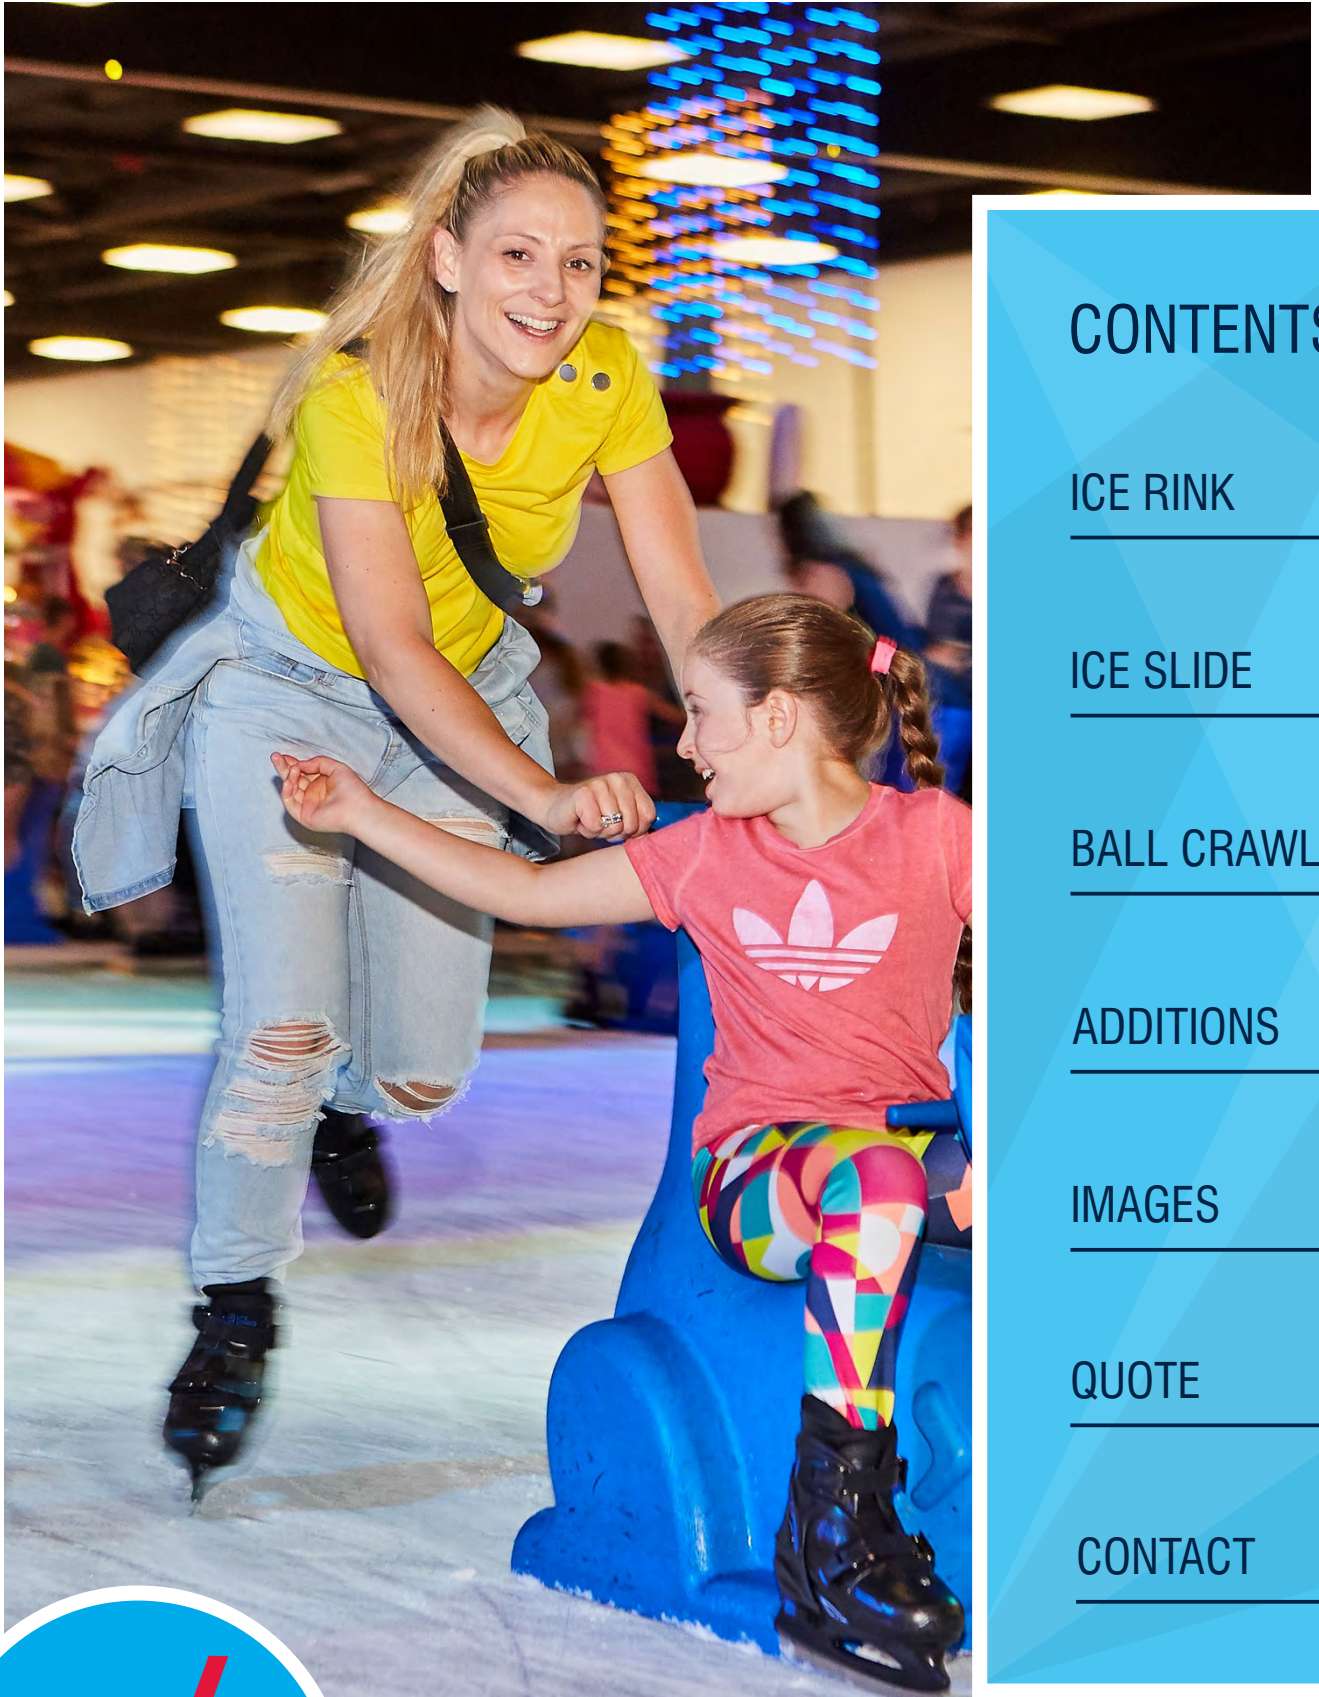

From ice rinks to snow playgrounds, carnival rides and activities, we bring all the fun of the snow fields to your doorstep.

Ice Rink

A Glistening Ice Rink

30m x 15m rink, adjustable size with a 200 person capacity, skates, tutors, & chillers.

Ice Slide

Giant Ice Toboggan Slide

3m tall x 5m in width aligning perfectly with our ice rink at 30m long

Ball Crawl

Our 12m x 12m Inflatable Jumping Castle
A thrilling adventure to the North Pole.

Additions

A Spectacular Winter Wonderland with snow queen set, light up baubles, ride on reindeers giant ice tree,

CONTENTS

ICE RINK 4

ICE SLIDE 5

BALL CRAWL 6

ADDITIONS 6

IMAGES 7

QUOTE 14

CONTACT 16

Ice Skating

Ice Rink

At 15m wide and 30m long, our modern, transportable rink is the perfect size for compact indoor spaces or under shelter outdoors.

And thanks to their rigid, interlocking structure, modern floor insulation and low-noise technology, they're as practical as they are fun.